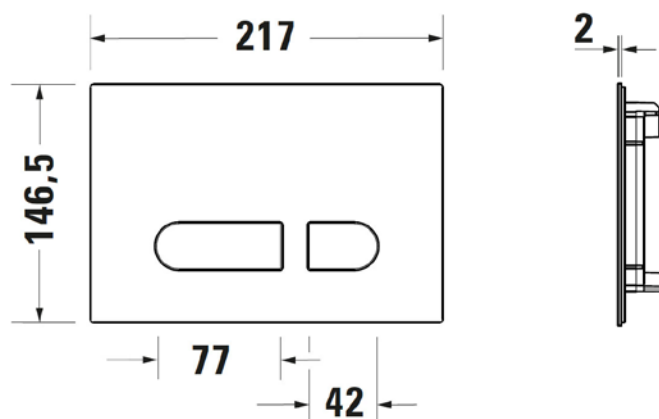

WD5012704060

A1 Flush Plate

Brushed Stainless Steel

Features

- Modern design
- Stainless steel finish
- Fingerprint resistant
- Suitable for DuraSystem® in-wall cisterns

Technical Diagram

BATHROOM COLLECTIVE