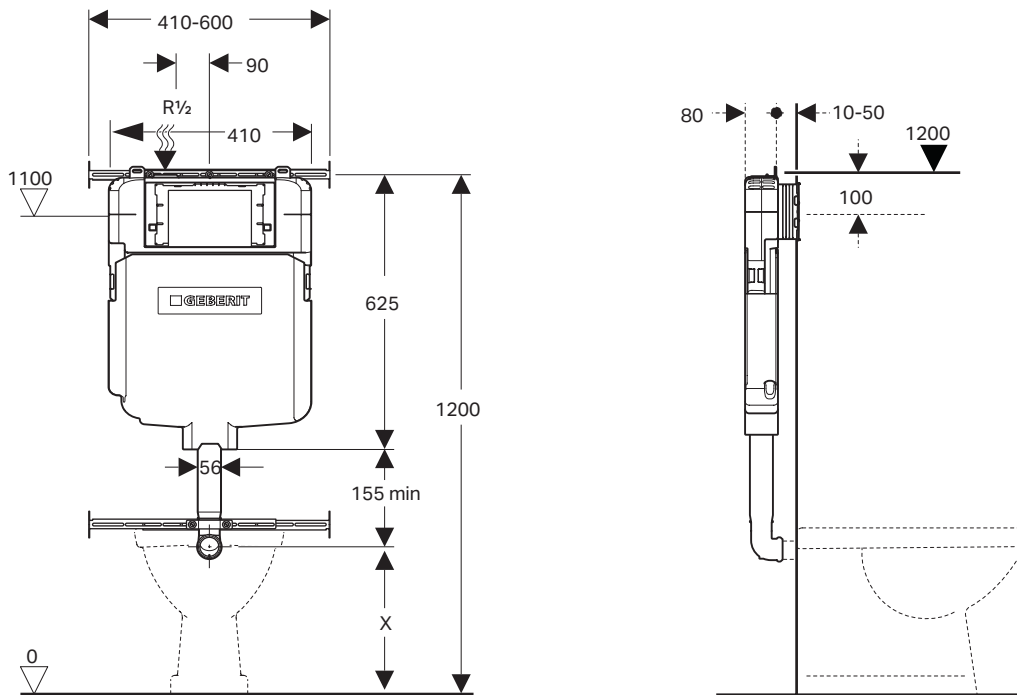

Sigma8 Concealed Cistern

BTW Cistern 4 Star 109.795.00.1

Article No.	109.794.00.1 (6/3L) 109.795.00.1 (4.5/3L)
Installation type	In-wall, stud or brick 90mm
WELS rating	3 Star (6/3L) or 4 Star (4.5/3L)
Pan type	BTW S or P Trap – suits all major brands
Standards	Watermark
Operating Pressure	10-1000Kpa
Operation	Mechanical Front Flush
Warranty	15 years on cistern tanks and frames, 3 years on valve products

Sigma plates compatible with Sigma cisterns.

Sigma60: Requires minimum 30mm wall thickness

* Separate service access required with pneumatic buttons