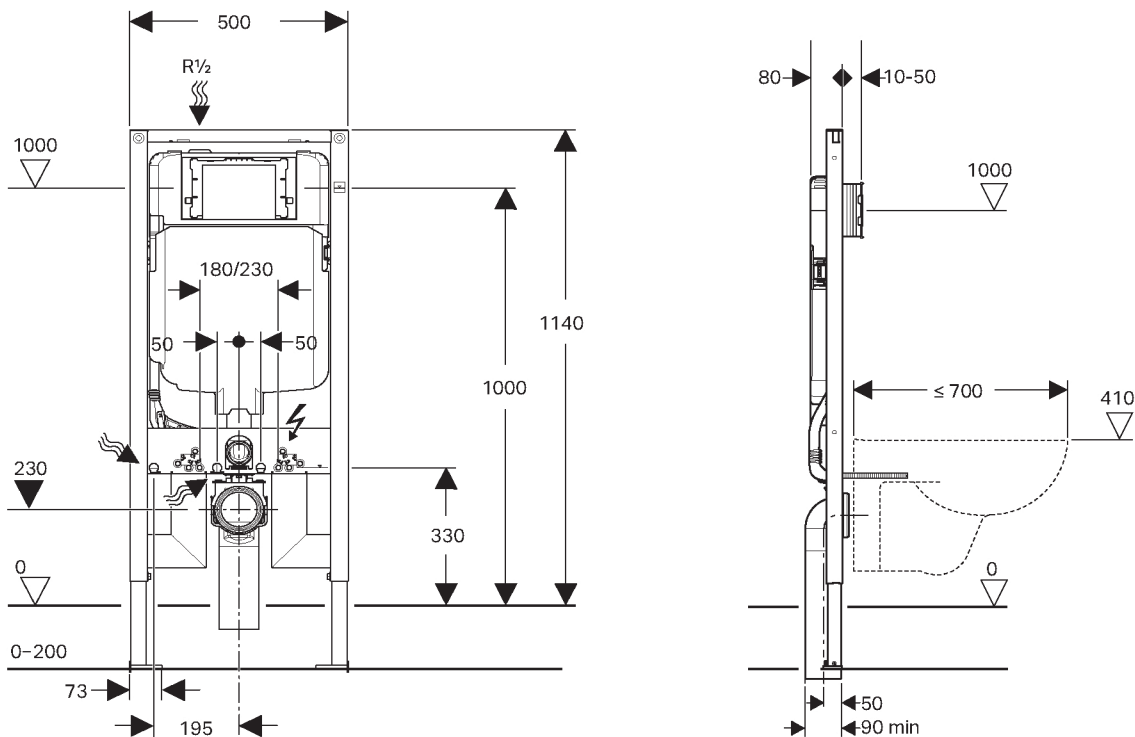

Sigma8 Duofix Concealed Cistern with Frame

WH Cistern 4 Star 111.698.00.1

Article No.	111.697.00.1 (6/3L) 111.698.00.1 (4.5/3L)
Installation type	In-wall, stud 90mm
WELS rating	3 Star (6/3L) or 4 Star (4.5/3L)
Pan type	Wall hung, suits all major brands
Standards	Watermark
Operating Pressure	10-1000Kpa
Operation	Mechanical Front Flush
Load rating	400Kg
Warranty	15 years on cistern tanks and frames, 3 years on internal components

Sigma plates compatible with Sigma cisterns.

Sigma60: Requires minimum 30mm wall thickness

* Separate service access required with pneumatic buttons