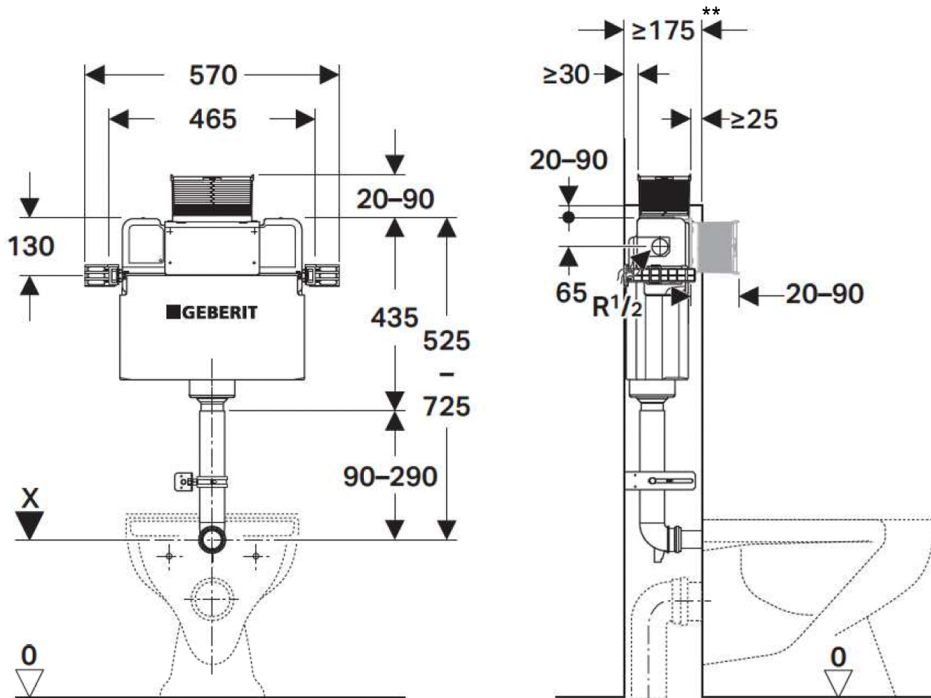

Kappa Mid-level Under Counter Concealed Cistern

*Separate service access required with pneumatic buttons:

Features

- Bathroom Design Options: Kappa under counter concealed cisterns are ideal for mid height in vanity or under window vanity installation
- Quality assurance: High density, impact resistant one-piece blow moulded HDPE tank.
- Easy Access: The dual-flush plate acts as the button and provides access for servicing the internal parts of the cistern
- Designed in Switzerland

Specifications

Article No.	224.368.00.1 (4.5/3L)
Installation type	Mid-height in-wall or in vanity
WELS rating	4 Star (4.5/3L)
Pan type	Suits major BTW pans
Standards	Watermark
Operating pressure	10-1000Kpa
Operation	Front or top flush
Warranty	15 years on cistern tank and frame, 3 years on valves
Compatible buttons	Kappa20, Kapa21, Kappa50, Remotes* - in vanity, Sigma plates with Sigma adapter (225.008.00.1) **top press with Sigma button ≥ 205 mm