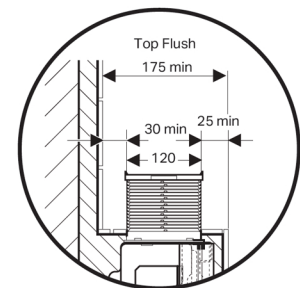

Kappa Mid-level Under Counter Concealed Cistern

*Separate service access required with pneumatic buttons:

Features

- Bathroom Design Options: Kappa under counter concealed cisterns are ideal for mid height in vanity or under window vanity installation
- Quality assurance: High density, impact resistant one-piece blow moulded HDPE tank.
- Easy Access: The dual-flush plate acts as the button and provides access for servicing the internal parts of the cistern
- Designed in Switzerland

Specifications

Article No.	224.368.00.1 (4.5/3L)
Installation type	Mid-height in-wall or in vanity
WELS rating	4 Star (4.5/3L)
Pan type	Suits major BTW pans
Standards	Watermark
Operating pressure	10-1000Kpa
Operation	Front or top flush
Warranty	15 years on cistern tank and frame, 3 years on valves
Compatible buttons	Kappa20, Kapa21, Kappa50, Remotes* - in vanity, Sigma plates with Sigma adapter (225.008.00.1) **top press with Sigma button ≥ 205 mm