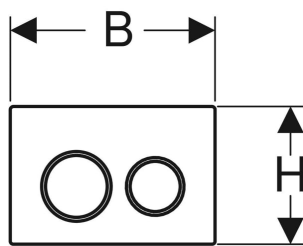

Geberit Kappa21 actuator plate for dual flush

Example image

APPLICATION PURPOSES

- For flush actuation with Kappa concealed cisterns

CHARACTERISTICS

- Top/front actuation
- Sound-absorbing actuator rods, tool-free fast adjustment

TECHNICAL DATA

Actuation force max. 20 N

SCOPE OF DELIVERY

- Mounting frame
- 2 distance bolts

- 2 actuator rods
- Fastening material

ACCESSORIES

- Geberit extension set for Sigma, Omega and Kappa concealed cisterns

Art. no.	Colour / surface	Product material	B cm	H cm	T cm
115.240.KH.1	Plate and buttons: bright chrome-plated Design rings: matt chrome-plated	Plastic	21.2	14.2	1
115.240.KJ.1	Plate and buttons: white Design rings: bright chrome-plated	Plastic	21.2	14.2	1
115.240.KK.1	Plate and buttons: white Design rings: gold-plated	Plastic	21.2	14.2	1

Geberit Kappa21 actuator plate for dual flush

BATHROOM COLLECTIVE

Phone Number: (02) 9011-5711

Art. no.	Colour / surface	Product material	B cm	H cm	T cm
115.240.KM.1	Plate and buttons: black Design rings: bright chrome-plated	Plastic	21.2	14.2	1
115.240.KN.1	Plate and buttons: matt chrome-plated Design rings: bright chrome-plated	Plastic	21.2	14.2	1