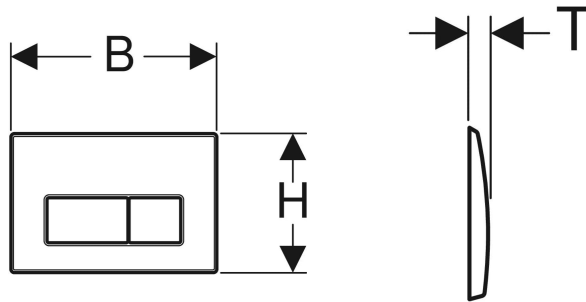

# Geberit Kappa50 actuator plate for dual flush

Example image

## APPLICATION PURPOSES

- For flush actuation with Kappa concealed cisterns

## CHARACTERISTICS

- Top/front actuation
- Sound-absorbing actuator rods, tool-free fast adjustment

## SCOPE OF DELIVERY

- Mounting frame
- 2 distance bolts

- 2 actuator rods
- Fastening material