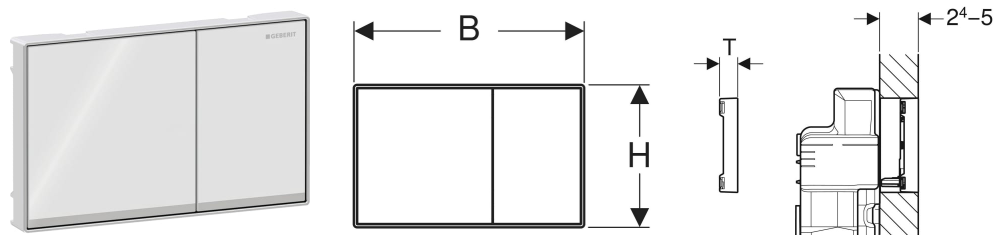

# Geberit Sigma60 actuator plate for dual flush, square, surface-even

Example image

## APPLICATION PURPOSES

- For flush actuation with Sigma concealed cisterns 8 cm, range 2016
- For flush actuation with Sigma concealed cisterns 12 cm
- For covering thicknesses 24–50 mm
- Not suitable for Geberit Duofix elements for wall-hung WC, barrier-free

## TO ORDER ADDITIONALLY

- Installation set, surface-even, for Geberit Duofix element for wall-hung WC, with Sigma concealed cistern 12 cm