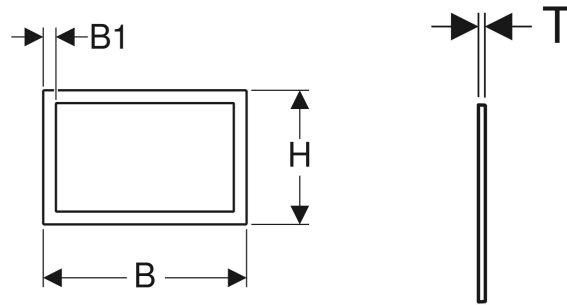

Geberit cover frame for Sigma60 actuator plate

Example image

APPLICATION PURPOSES

- For Sigma60 actuator plates, range 2016
- For covering unfinished tile edges

Art. no.	Colour / surface	Product material	B cm	B1 cm	H cm	T cm
115.641.21.1	bright chrome-plated	Die-cast zinc	24	1.5	15.7	0.6
115.641.GH.1	chrome-plated, brushed, easy-to-clean coated	Die-cast zinc	24	1.5	15.7	0.6

Geberit cover frame for Sigma60 actuator plate

BATHROOM COLLECTIVE

Phone Number: (02) 9011-5711