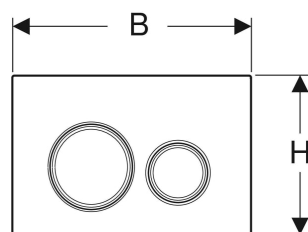

Geberit Sigma50 (ex Sigma21) actuator plate for dual flush, round, metal colour black chrome

Example image

APPLICATION PURPOSES

- For flush actuation with Sigma concealed cisterns

CHARACTERISTICS

- Front actuation
- Mounting plate, easy-to-clean coated
- Sound-absorbing actuator rods, tool-free fast adjustment

TECHNICAL DATA

Actuation force max.	20 N
Button shape	round

SCOPE OF DELIVERY

- Mounting frame
- 2 distance bolts
- 2 actuator rods

ACCESSORIES

- Geberit DuoFresh module with automatic actuation and insert for Geberit DuoFresh stick, for Sigma concealed cistern 12 cm
- Geberit extension set for Sigma, Omega and Kappa concealed cisterns

INFO

- The colour and structure of natural products may vary
- Delivery time: 6 weeks

Art. no.	Colour / surface	Product material	B cm	H cm	T cm
115.651.00.1	Base plate and design rings: black chrome Cover plate and buttons: customised	Die-cast zinc	24.6	16.4	1
115.651.JM.1	Base plate and design rings: black chrome Cover plate and buttons: Mustang slate	Die-cast zinc / slate (natural product)	24.6	16.4	1.4

Geberit Sigma50 (ex Sigma21) actuator plate for dual flush, round, metal colour black chrome

<i>Art. no.</i>	<i>Colour / surface</i>	<i>Product material</i>	<i>B</i> <i>cm</i>	<i>H</i> <i>cm</i>	<i>T</i> <i>cm</i>
115.651.JV.1	Base plate and design rings: black chrome Cover plate and buttons: concrete look	Die-cast zinc / ceramic	24.6	16.4	1.4
115.651.JX.1	Base plate and design rings: black chrome Cover plate and buttons: black walnut	Die-cast zinc / wood (natural product)	24.6	16.4	1.4
115.651.SI.1	Base plate and design rings: black chrome Cover plate and buttons: white	Die-cast zinc / glass	24.6	16.4	1.4
115.651.SJ.1	Base plate and design rings: black chrome Cover plate and buttons: black	Die-cast zinc / glass	24.6	16.4	1.4