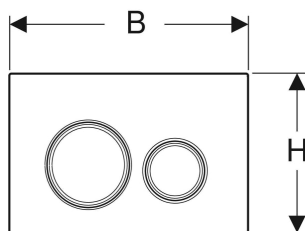

Geberit Sigma50 (ex Sigma21) actuator plate for dual flush, round, metal colour brass-coloured

Example image

APPLICATION PURPOSES

- For flush actuation with Sigma concealed cisterns

CHARACTERISTICS

- Front actuation
- Mounting plate, easy-to-clean coated
- Sound-absorbing actuator rods, tool-free fast adjustment

TECHNICAL DATA

Actuation force max.	20 N
Button shape	round

SCOPE OF DELIVERY

- Mounting frame
- 2 distance bolts
- 2 actuator rods

ACCESSORIES

- Geberit DuoFresh module with automatic actuation and insert for Geberit DuoFresh stick, for Sigma concealed cistern 12 cm
- Geberit extension set for Sigma, Omega and Kappa concealed cisterns

INFO

- The colour and structure of natural products may vary
- Delivery time: 6 weeks

Art. no.	Colour / surface	Product material	B cm	H cm	T cm
115.652.00.1	Base plate and design rings: brass Cover plate and buttons: customised	Die-cast zinc	24.6	16.4	1
115.652.JM.1	Base plate and design rings: brass Cover plate and buttons: Mustang slate	Die-cast zinc / slate (natural product)	24.6	16.4	1.4

Geberit Sigma50 (ex Sigma21) actuator plate for dual flush, round, metal colour brass-coloured

<i>Art. no.</i>	<i>Colour / surface</i>	<i>Product material</i>	<i>B</i> cm	<i>H</i> cm	<i>T</i> cm
115.652.JV.1	Base plate and design rings: brass Cover plate and buttons: concrete look	Die-cast zinc / ceramic	24.6	16.4	1.4
115.652.JX.1	Base plate and design rings: brass Cover plate and buttons: black walnut	Die-cast zinc / wood (natural product)	24.6	16.4	1.4
115.652.SI.1	Base plate and design rings: brass Cover plate and buttons: white	Die-cast zinc / glass	24.6	16.4	1.4
115.652.SJ.1	Base plate and design rings: brass Cover plate and buttons: black	Die-cast zinc / glass	24.6	16.4	1.4