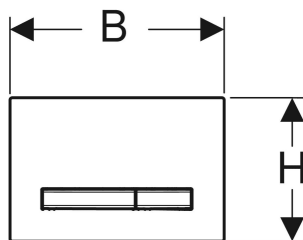

# Geberit Sigma50 actuator plate for dual flush, square, metal colour brass-coloured

Example image

## INFO

- The colour and structure of natural products may vary
- Delivery time: 6 weeks

Art. no.	Colour / surface	Product material	B cm	H cm	T cm
115.672.00.2	Base plate and buttons: brass Cover plate: customised	Die-cast zinc	24.6	16.4	1
115.672.11.2	Base plate and buttons: brass Cover plate: white	Die-cast zinc / plastic	24.6	16.4	1.3

Geberit Sigma50 actuator plate for dual flush, square, metal colour brass-coloured

<i>Art. no.</i>	<i>Colour / surface</i>	<i>Product material</i>	<i>B</i> <i>cm</i>	<i>H</i> <i>cm</i>	<i>T</i> <i>cm</i>
<b>115.672.DW.2</b>	Base plate and buttons: brass Cover plate: black	Die-cast zinc / plastic	24.6	16.4	1.3
<b>115.672.JM.2</b>	Base plate and buttons: brass Cover plate: Mustang slate	Die-cast zinc / slate (natural product)	24.6	16.4	1.4
<b>115.672.JV.2</b>	Base plate and buttons: brass Cover plate: concrete look	Die-cast zinc / ceramic	24.6	16.4	1.4
<b>115.672.JX.2</b>	Base plate and buttons: brass Cover plate: black walnut	Die-cast zinc / wood (natural product)	24.6	16.4	1.4
<b>115.672.QF.2</b>	Base plate and buttons: brass Cover plate: brass, brushed, easy-to-clean coated	Die-cast zinc / brass	24.6	16.4	1.2