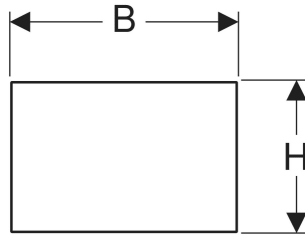

# Geberit Sigma cover plate

Example image

## APPLICATION PURPOSES

- For covering the service opening of Sigma concealed cisterns

## SCOPE OF DELIVERY

- Mounting frame

- 2 distance bolts

Art. no.	Colour / surface	Product material	B cm	H cm	T cm
115.768.11.1	white	Plastic	24.6	16.4	1.1
115.768.21.1	bright chrome-plated	Plastic	24.6	16.4	1.1
115.768.46.1	matt chrome-plated	Plastic	24.6	16.4	1.1