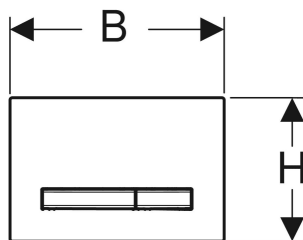

# Geberit Sigma50 actuator plate for dual flush, square, metal colour chrome-plated

Example image

## INFO

- The colour and structure of natural products may vary
- Delivery time: 6 weeks for art. nos. 115.788.JV.2 and 115.788.JX.2

Art. no.	Colour / surface	Product material	B cm	H cm	T cm
115.788.00.2	Base plate and buttons: chrome-plated Cover plate: customised	Die-cast zinc	24.6	16.4	1
115.788.11.2	Base plate and buttons: chrome-plated Cover plate: white	Die-cast zinc / plastic	24.6	16.4	1.3

Geberit Sigma50 actuator plate for dual flush, square, metal colour chrome-plated

<i>Art. no.</i>	<i>Colour / surface</i>	<i>Product material</i>	<i>B</i> <i>cm</i>	<i>H</i> <i>cm</i>	<i>T</i> <i>cm</i>
<b>115.788.21.2</b>	Base plate and buttons: chrome-plated Cover plate: bright chrome-plated	Die-cast zinc / brass	24.6	16.4	1.2
<b>115.788.DW.2</b>	Base plate and buttons: chrome-plated Cover plate: black	Die-cast zinc / plastic	24.6	16.4	1.3
<b>115.788.GH.2</b>	Base plate and buttons: chrome-plated Cover plate: chrome-plated, brushed, easy-to-clean coated	Die-cast zinc / brass	24.6	16.4	1.2
<b>115.788.JK.2</b>	Base plate and buttons: chrome-plated Cover plate: lava	Die-cast zinc / glass	24.6	16.4	1.4
<b>115.788.JL.2</b>	Base plate and buttons: chrome-plated Cover plate: sand grey	Die-cast zinc / glass	24.6	16.4	1.4
<b>115.788.JM.2</b>	Base plate and buttons: chrome-plated Cover plate: Mustang slate	Die-cast zinc / slate (natural product)	24.6	16.4	1.4
<b>115.788.JV.2</b>	Base plate and buttons: chrome-plated Cover plate: concrete look	Die-cast zinc / ceramic	24.6	16.4	1.4
<b>115.788.JX.2</b>	Base plate and buttons: chrome-plated Cover plate: black walnut	Die-cast zinc / wood (natural product)	24.6	16.4	1.4
<b>115.788.SD.2</b>	Base plate and buttons: chrome-plated Cover plate: smoked glass reflective	Die-cast zinc / glass	24.6	16.4	1.4