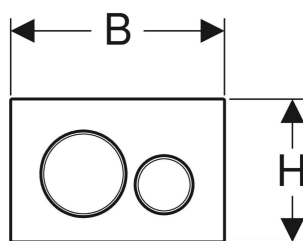

Geberit Sigma20 actuator plate for dual flush, round

Example image

APPLICATION PURPOSES

- For flush actuation with Sigma concealed cisterns

CHARACTERISTICS

- Front actuation
- Sound-absorbing actuator rods, tool-free fast adjustment

TECHNICAL DATA

Actuation force max. 20 N
 Button shape round

SCOPE OF DELIVERY

- Mounting frame
- 2 distance bolts

- 2 actuator rods

ACCESSORIES

- Geberit DuoFresh module with automatic actuation and insert for Geberit DuoFresh stick, for Sigma concealed cistern 12 cm
- Geberit extension set for Sigma, Omega and Kappa concealed cisterns

Geberit Sigma20 actuator plate for dual flush, round

BATHROOM COLLECTIVE

Phone Number: (02) 9011-5711

<i>Art. no.</i>	<i>Colour / surface</i>	<i>Product material</i>	<i>B</i> <i>cm</i>	<i>H</i> <i>cm</i>	<i>T</i> <i>cm</i>
115.882.16.1	Plate and buttons: black matt coated, easy-to-clean coated Design rings: black	Plastic	24.6	16.4	1.2
115.882.DW.1	Plate and buttons: black Design rings: matt black	Plastic	24.6	16.4	1.2
115.882.JQ.1	Plate and buttons: matt chrome-coated, easy-to-clean coated Design rings: bright chrome-plated	Plastic	24.6	16.4	1.2
115.882.JT.1	Plate and buttons: white matt coated, easy-to-clean coated Design rings: bright chrome-plated	Plastic	24.6	16.4	1.2
115.882.KH.1	Plate and buttons: bright chrome-plated Design rings: matt chrome-plated	Plastic	24.6	16.4	1.2
115.882.KJ.1	Plate and buttons: white Design rings: bright chrome-plated	Plastic	24.6	16.4	1.2
115.882.KK.1	Plate and buttons: white Design rings: gold-plated	Plastic	24.6	16.4	1.2
115.882.KM.1	Plate and buttons: black Design rings: bright chrome-plated	Plastic	24.6	16.4	1.2
115.882.SN.1	Plate and buttons: brushed, easy-to-clean coated Design rings: polished	Stainless steel	24.6	16.4	1.2