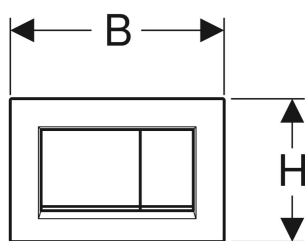

# Geberit Sigma20 (ex Sigma30) actuator plate for dual flush, square

Example image