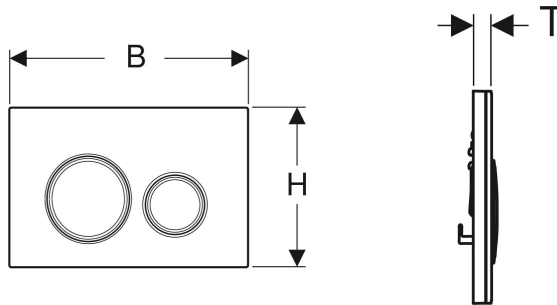

# Geberit Sigma50 (ex Sigma21) actuator plate for dual flush, round, metal colour chrome-plated

Example image

## TECHNICAL DATA

Actuation force max. 20 N

Button shape

round

- Geberit extension set for Sigma, Omega and Kappa concealed cisterns

## SCOPE OF DELIVERY

- Mounting frame
- 2 distance bolts
- 2 actuator rods