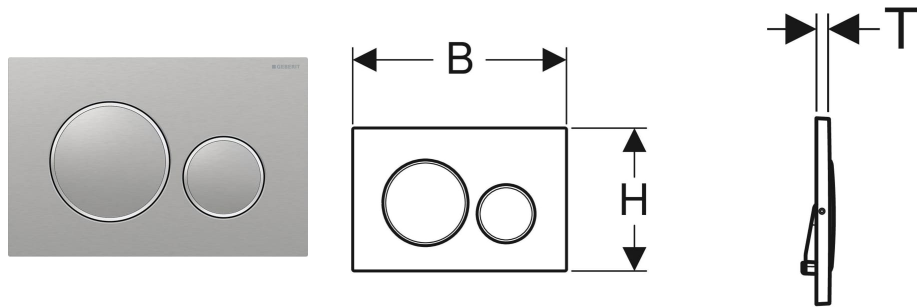

Geberit Sigma20 actuator plate for dual flush, round, screwable

APPLICATION PURPOSES

- For flush actuation with Sigma concealed cisterns

CHARACTERISTICS

- Front actuation
- Sound-absorbing actuator rods, tool-free fast adjustment

TECHNICAL DATA

Actuation force max. 20 N
 Button shape round

SCOPE OF DELIVERY

- Mounting frame

- 2 distance bolts
- 2 actuator rods
- Set of bolts

ACCESSORIES

- Geberit extension set for Sigma, Omega and Kappa concealed cisterns

Art. no.	Colour / surface	Product material	B cm	H cm	T cm
115.889.SN.1	Plate and buttons: brushed, easy-to-clean coated Design rings: polished	Stainless steel	24.6	16.4	1.2

Geberit Sigma20 actuator plate for dual flush, round, screwable