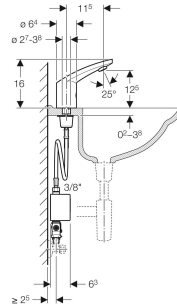

Geberit Type 185 washbasin tap, generator operation

Example image

APPLICATION PURPOSES

- For installation in washbasins or washtops
- For connecting cold and hot water (only for model with mixer)
- For connecting cold or mixed water (only for model without mixer)
- For use with stainless steel bowls
- For a flow rate of > 3 l/min
- Model without mixer suitable for combination with continuous flow heater, see technical data sheet "Washbasin taps with continuous flow heaters"

TECHNICAL DATA

Battery type	Li-Ion (6.6 V)
Protection degree	IP44
Operating voltage	6.6 V DC
Operating pressure	2–8 bar
Differentiated pressure CW/WW max.	1.5 bar
Test pressure, water max.	16 bar
Test pressure, air / inert gas max.	3 bar