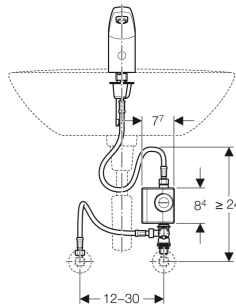

Geberit Type 185 washbasin tap, generator operation

Example image

APPLICATION PURPOSES

- For installation in washbasins or washtops
- For connecting cold and hot water (only for model with mixer)
- For connecting cold or mixed water (only for model without mixer)
- For use with stainless steel bowls
- For a flow rate of > 3 l/min
- Model without mixer suitable for combination with continuous flow heater, see technical data sheet "Washbasin taps with continuous flow heaters"