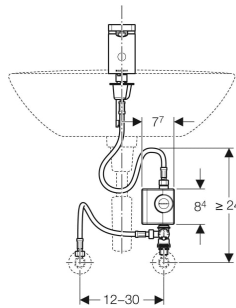

Geberit Type 186 washbasin tap, generator operation

Example image

APPLICATION PURPOSES

- For installation in washbasins or washtops
- For connecting cold and hot water (only for model with mixer)
- For connecting cold or mixed water (only for model without mixer)
- For use with stainless steel bowls
- For a flow rate of > 3 l/min
- Model without mixer suitable for combination with continuous flow heater, see technical data sheet "Washbasin taps with continuous flow heaters"