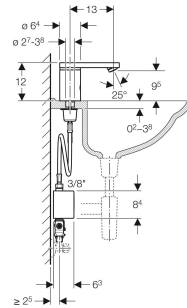

Geberit Type 186 washbasin tap, generator operation

Example image

APPLICATION PURPOSES

- For installation in washbasins or washtops
- For connecting cold and hot water (only for model with mixer)
- For connecting cold or mixed water (only for model without mixer)
- For use with stainless steel bowls
- For a flow rate of > 3 l/min
- Model without mixer suitable for combination with continuous flow heater, see technical data sheet "Washbasin taps with continuous flow heaters"

TECHNICAL DATA

Battery type	Li-Ion (6.6 V)
Protection degree	IP44
Operating voltage	6.6 V DC
Operating pressure	2–8 bar
Differentiated pressure CW/WW max.	1.5 bar
Test pressure, water max.	16 bar
Test pressure, air / inert gas max.	3 bar

- Generator unit
- Reinforced braided hose 3/8"
- Basket filter
- Adapter to angle stop valve G 3/8"
- Below-desk mixer (only for model with mixer)
- Tap aerator key
- Fastening material

ACCESSORIES

- Geberit tap aerator for Types 6x, 8x and 18x washbasin taps