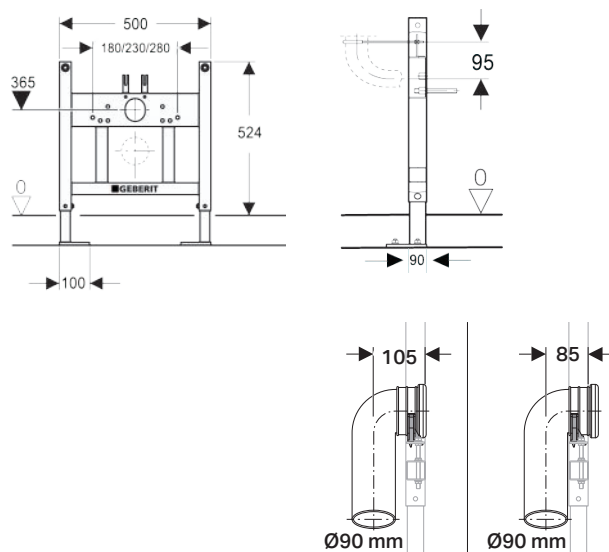

Geberit Duofix Chair Bracket and Accessory Pack For Wall Hung WC

Example image

Application purposes

- For wall hung installation with floor construction 0 - 200mm
- Duofix chair bracket frame needs to be flush with the studs

Characteristics

- Without cistern
- Self supporting frame
- Feet adjustable 0 - 200mm

Warranty

- 15 years
- 25 years spare parts availability

Scope of delivery

Duofix Chair Bracket Frame:

- 2 threaded rods M12
- Fastening material

Duofix Chair Bracket Accessory Pack*:

- Drain fixing clip
- HDPE bend
- Seal
- Protective sleeve

Product code	Description	B (width)	H (height)
224.053.00.1	Geberit Duofix chair bracket frame for wall-hung WC, 52 cm, without cistern	500 mm	524 mm
225.180.00.1	Geberit Duofix chair bracket accessory pack		