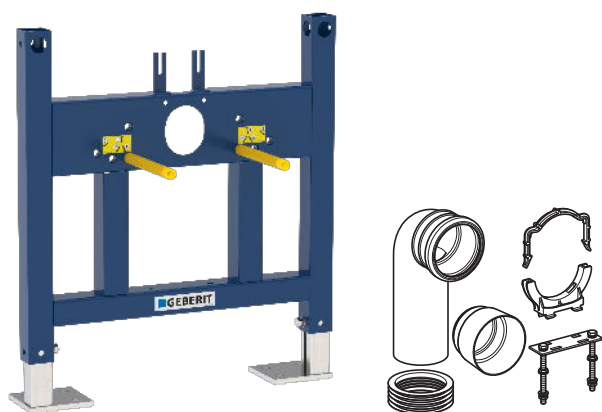

Geberit Duofix Chair Bracket and Accessory Pack For Wall Hung WC

Example image

Application purposes

- For wall hung installation with floor construction 0 - 200mm
- Duofix chair bracket frame needs to be flush with the studs

Characteristics

- Without cistern
- Self supporting frame
- Feet adjustable 0 - 200mm

Warranty

- 15 years
- 25 years spare parts availability

Scope of delivery

Duofix Chair Bracket Frame:

- 2 threaded rods M12
- Fastening material

Duofix Chair Bracket Accessory Pack*:

- Drain fixing clip
- HDPE bend
- Seal
- Protective sleeve

Product code	Description	B (width)	H (height)
224.053.00.1	Geberit Duofix chair bracket frame for wall-hung WC, 52 cm, without cistern	500 mm	524 mm
225.180.00.1	Geberit Duofix chair bracket accessory pack		