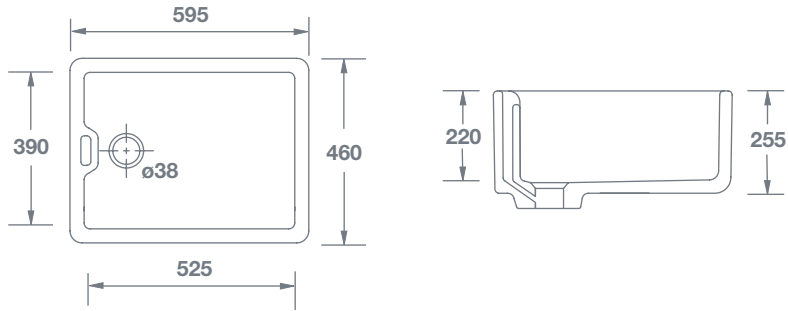

Belfast

		Dimensions						
☐	Belfast White with Traditional Weir overflow	SCBE600WH	(mm)	595	460	255	38	50