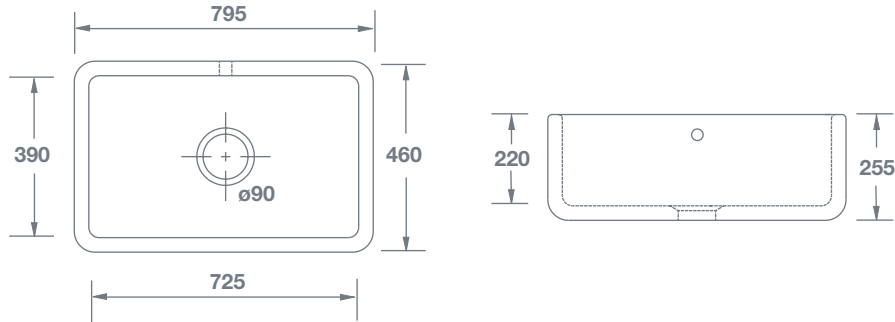

Butler 800

		Dimensions					
Butler 800 White with round overflow	SCBU800WH	(mm)	795	460	255	90	60

BATHROOM COLLECTIVE

Phone Number: (02) 9011-5711

Features include:

- Central 90mm waste outlet suitable for basket strainer or waste disposer.
- Round overflow.
- Chrome 90mm basket strainer included as standard. Special finishes available, sold separately.
- Suits sink grid Type 1 (FT0100010).
- Lifetime residential replacement warranty on sink. Visit Shaws website for more details.