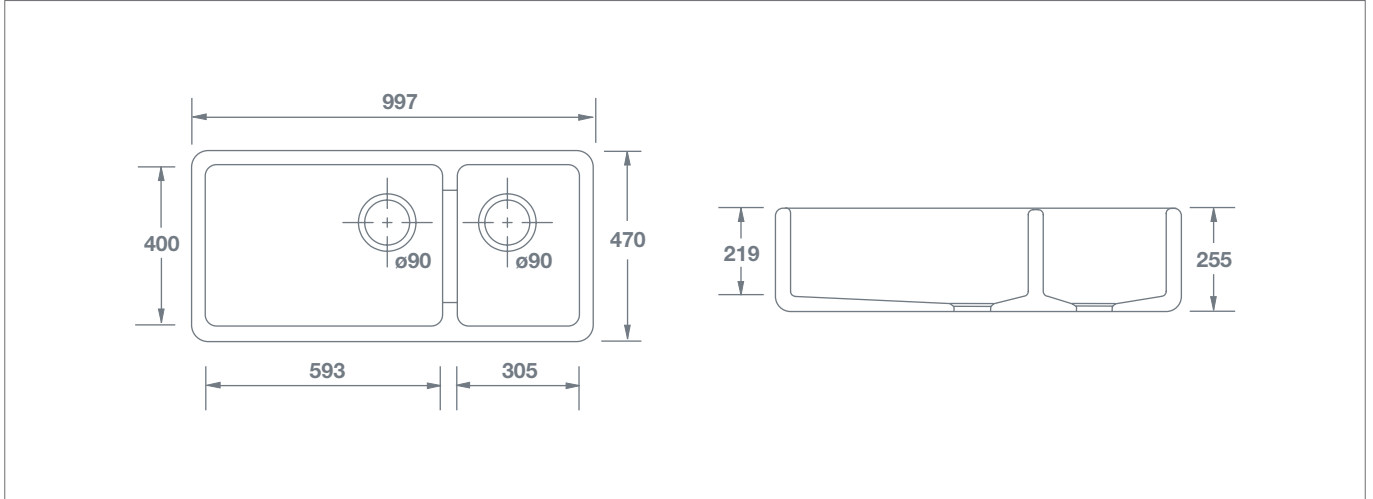

Edgworth

○ Edgworth White with no overflows	SEDG100WH	(mm)	997	470	255		
						90	80