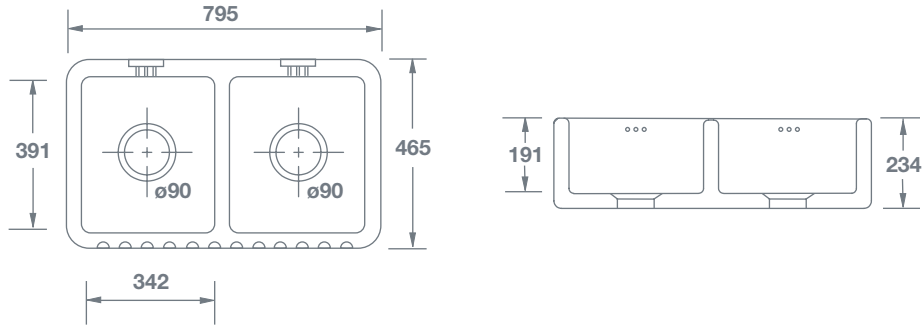

Ribchester 800