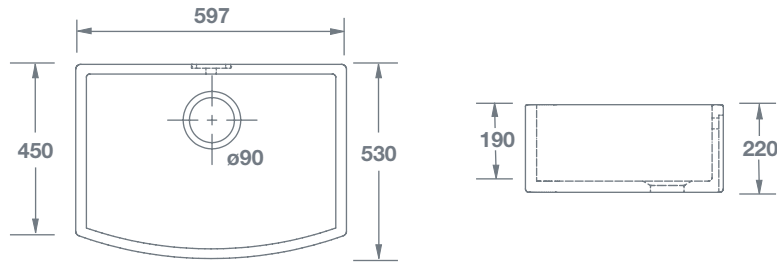

Waterside 600