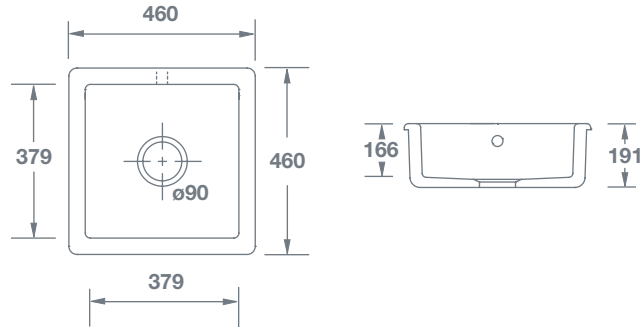

Square

		Dimensions					KG
Square White with round overflow	SCSQ460WH	(mm)	460	460	191	90	30