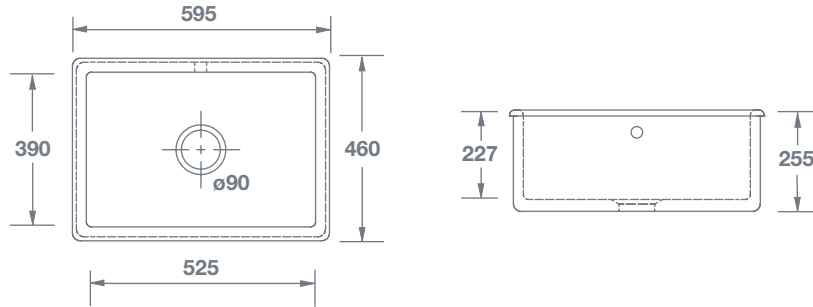

Inset 600

		Dimensions					
Inset 600 White with round overflow	SCIN595WH	(mm)	595	460	255	90	50

BATHROOM COLLECTIVE

Phone Number: (02) 9011-5711

Features include:

- Inset or undermount sink.
- Round overflow.
- Central 90mm waste outlet suitable for basket strainer or waste disposer.
- Chrome 90mm basket strainer included as standard. Special finishes available, sold separately.
- Suits sink grid Type 3 (FT0300010).
- Lifetime residential replacement warranty on sink. Visit Shaws website for more details.