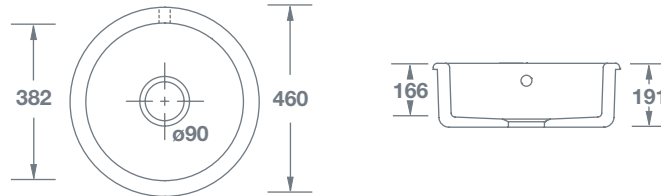

Round

		Dimensions				
Round White with round overflow	SCR0460WH	(mm)	460	191	90	19

BATHROOM COLLECTIVE

Phone Number: (02) 9011-5711

Features include:

- Inset or undermount sink.
- Round overflow.
- Central 90mm waste outlet suitable for basket strainer or waste disposer.
- Chrome 90mm basket strainer included as standard. Special finishes available, sold separately.
- Lifetime residential replacement warranty on sink. Visit Shaws website for more details.