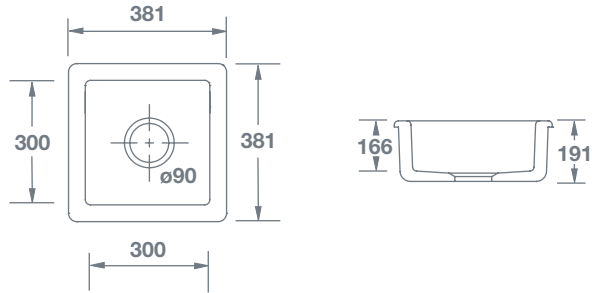

Belthorn

		Dimensions					
☐ Belthorn White no overflow	SBEL381WH	(mm)	381	381	191	90	16