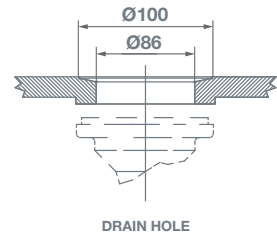

Features include:

- Designed to complement our sink ranges.
- Central pin features the Shaws logo.
- Excellent for catching food scraps to prevent clogging drains.
- 90mm basket strainers suit all Shaws sinks, except Belfast.
- 38mm basket strainers suit Belfast sinks only.
- 12 month warranty. Visit Shaws website for more details.

BATHROOM COLLECTIVE

Phone Number: (02) 9011-5711

Basket Strainers

90mm Basket Strainers

38mm Basket Strainers

90mm Basket Strainers

38mm Basket Strainers