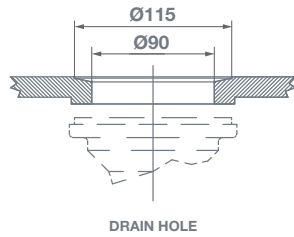

Basket Strainers

90mm Basket Strainers