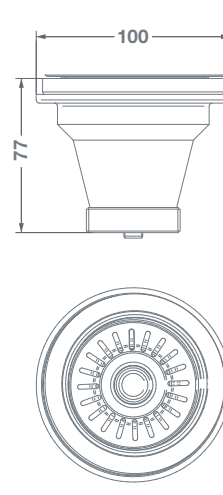

Basket Strainers

				
90mm Basket Strainers suit all sinks except Belfast		Chrome	FT2900045	90mm
		Gold	FT2900049	90mm
		Polished Nickel	FT2900046	90mm
		Satin Nickel	FT2900048	90mm
		Antique Bronze	FT2900047	90mm
		Raw Brass	FT2900052	90mm
38mm Basket Strainers suit Belfast sink only		Chrome	FT2900050	38mm
		Gold	FT2900051	38mm

Features include:

- Designed to complement our sink ranges.
- Central pin features the Shaws logo.
- Excellent for catching food scraps to prevent clogging drains.
- 90mm basket strainers suit all Shaws sinks, except Belfast.
- 38mm basket strainers suit Belfast sinks only.
- 12 month warranty. Visit Shaws website for more details.

BATHROOM COLLECTIVE

Phone Number: (02) 9011-5711

Basket Strainers

90mm Basket Strainers

38mm Basket Strainers

90mm Basket Strainers

38mm Basket Strainers