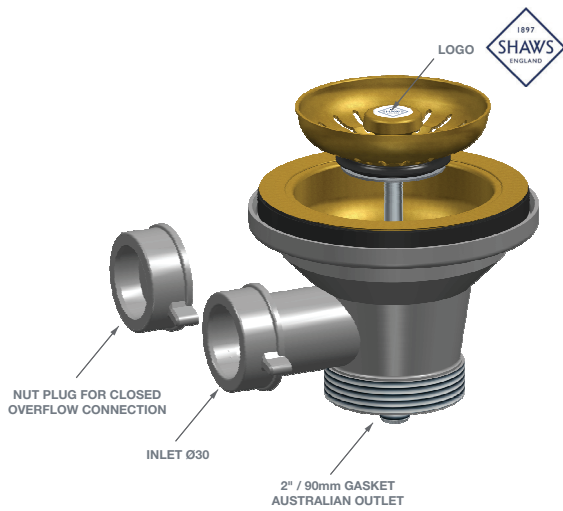

Basket Strainers

				
90mm Basket Strainers suit all sinks except Belfast		Chrome	FT2900045	90mm
		Gold	FT2900049	90mm
		Polished Nickel	FT2900046	90mm
		Satin Nickel	FT2900048	90mm
		Antique Bronze	FT2900047	90mm
		Raw Brass	FT2900052	90mm
38mm Basket Strainers suit Belfast sink only		Chrome	FT2900050	38mm
		Gold	FT2900051	38mm

Features include:

- Designed to complement our sink ranges.
- Central pin features the Shaws logo.
- Excellent for catching food scraps to prevent clogging drains.
- 90mm basket strainers suit all Shaws sinks, except Belfast.
- 38mm basket strainers suit Belfast sinks only.
- 12 month warranty. Visit Shaws website for more details.

BATHROOM COLLECTIVE

Phone Number: (02) 9011-5711

Basket Strainers

90mm Basket Strainers

38mm Basket Strainers

90mm Basket Strainers

38mm Basket Strainers