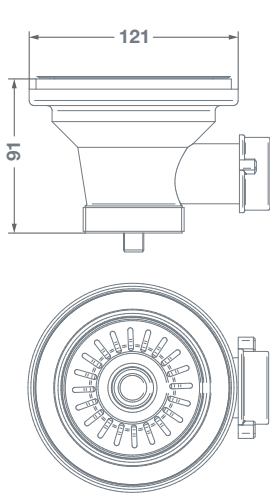

Basket Strainers

90mm Basket Strainers