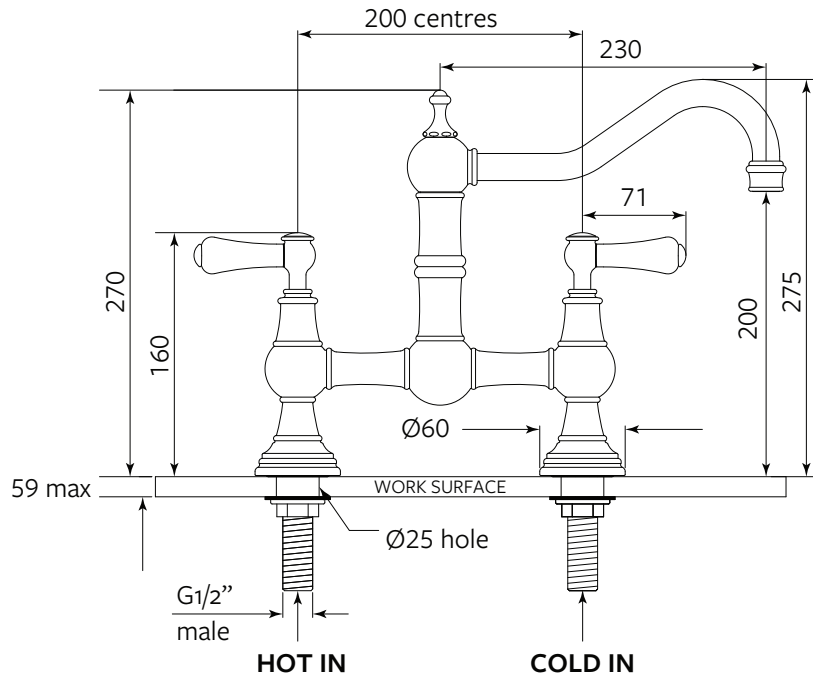

Hambleton

AUSH.4751

BATHROOM COLLECTIVE

Phone Number: (02) 9011-5711

MODEL	CODE
Hambleton - Chrome	AUSH.4751CPWPC
Hambleton - Nickel	AUSH.4751NIWPC
Hambleton - Pewter	AUSH.4751PFWPC
Hambleton - English Bronze	AUSH.4751EBWPC
Hambleton - Satin Brass	AUSH.4751SBWPC
Hambleton - Polished Brass	AUSH.4751BRWPC
Hambleton - Gold	AUSH.4751IGWPC