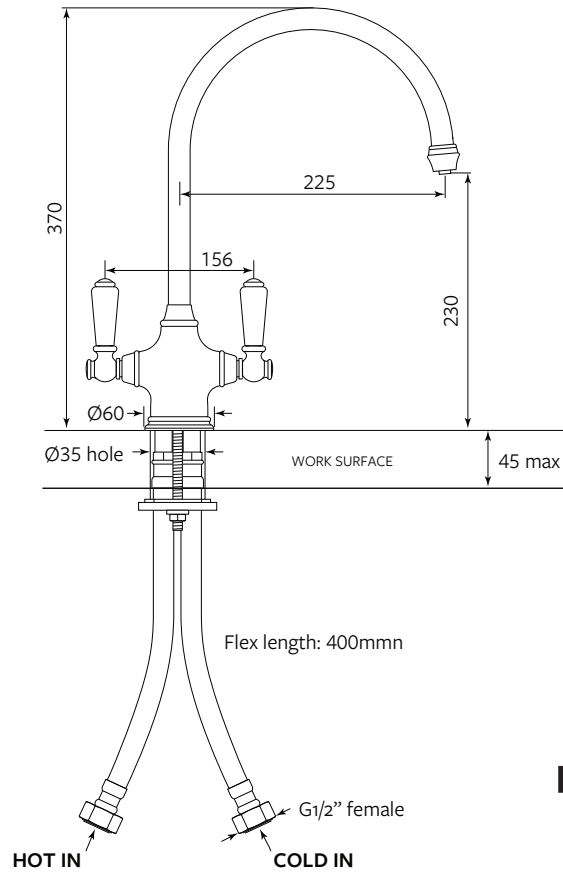

Ribble

AUSH.4460

BATHROOM COLLECTIVE

Phone Number: (02) 9011-5711