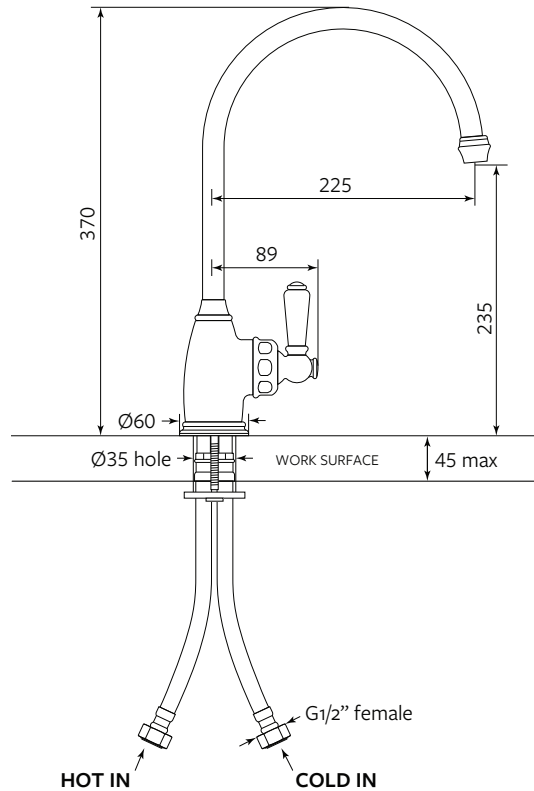

Yarrow

AUSH.4341