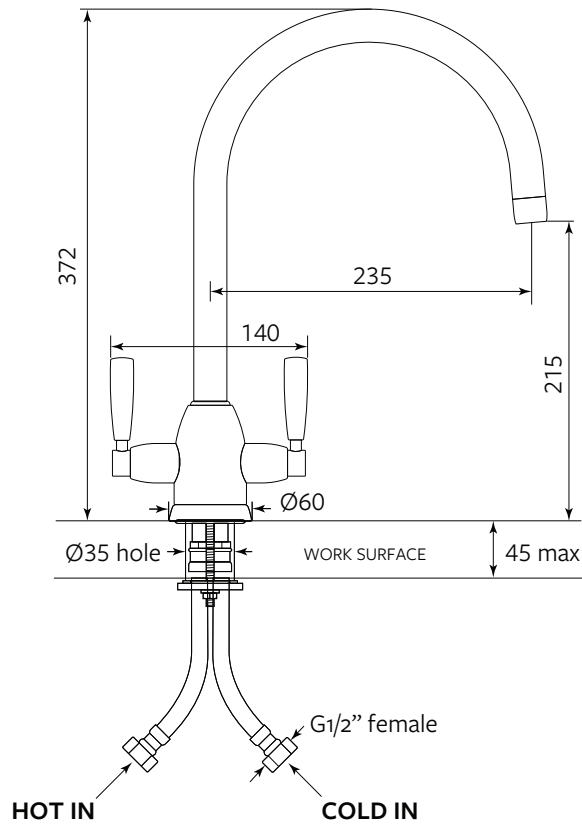

Silverdale

AUSH.4861

BATHROOM COLLECTIVE

Phone Number: (02) 9011-5711