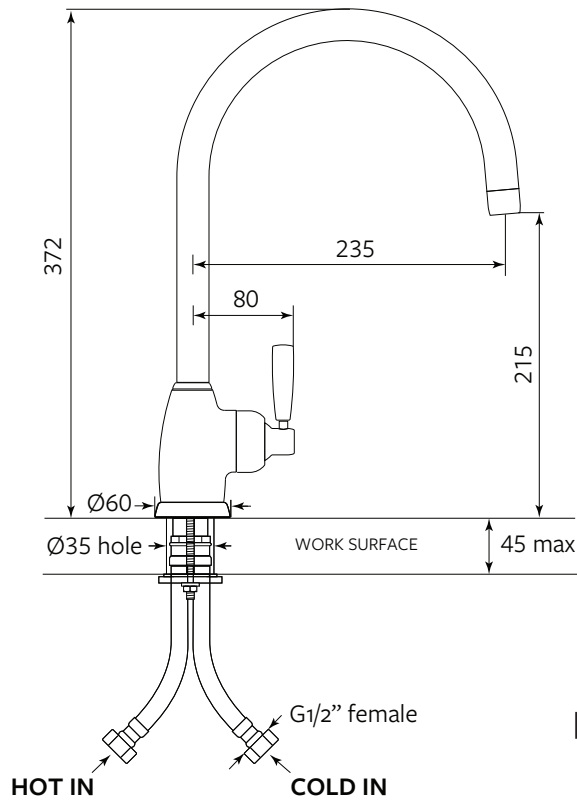

Roeburn

AUSH.4841

BATHROOM COLLECTIVE

Phone Number: (02) 9011-5711

MODEL	CODE
Roeburn - Chrome	AUSH.4841CP
Roeburn - Nickel	AUSH.4841NI
Roeburn - Pewter	AUSH.4841PF
Roeburn - English Bronze	AUSH.4841EB
Roeburn - Satin Brass	AUSH.4841SB
Roeburn - Polished Brass	AUSH.4841BR
Roeburn - Gold (<i>special order</i>)	AUSH.4841IG

Also Available: Roeburn with Spray Rinse (AUSH.4846) Please note, spray rinse cannot be added to the standard mixer later.

Features include:

- Handcrafted in the United Kingdom using DZR brass
- Single metal lever handle with engraved temperature indicators
- 1/4 turn German ceramic disc flow control
- Vernier insert for accurate handle alignment
- 15 Year warranty. Please visit our website for individual finish warranties

Temperature range: Min 1°C. Max 70°C

Working Pressure: Min 1 Bar/15psi. Max 5 Bar/75psi

Packed Weight: 2.97kg

Flow Rates: 1 Bar: 5.9L/min

2 Bar: 9.7L/min

3 Bar: 12.5L/min

WaterMark

ASINZS 3718
WMKA02818
SAI Global