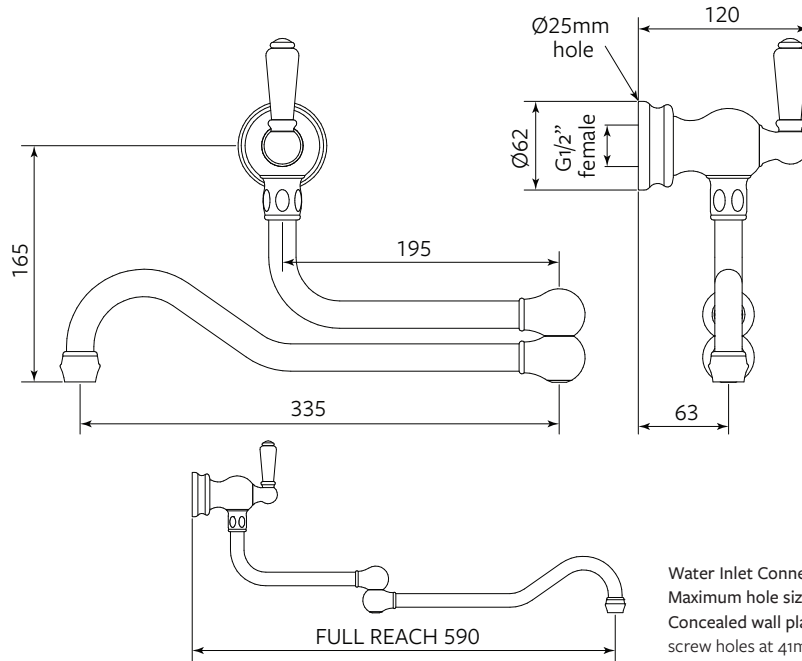

# Pot Filler

AU.4417

### Features include:

- Extendable pot filler with articulating arm
- Fully extended reach of 590mm
- Ideally wall mounted above cooktop
- Supplied with concealed wall mounting plate, wall plugs and screws
- Single white porcelain lever handle
- Handcrafted in the United Kingdom using DZR brass
- 1/4 turn German ceramic disc flow control
- Flow regulated to 8.3L/min
- 15 Year warranty. Please visit our website for individual finish warranties

- Suitable for mains, low and unequal water pressure. Max. inlet pressure 500kPa, in accordance with the Plumbing Code of Australia
- To install, simply measure the desired height above the tallest pot on the stove top. Direct your Plumber to connect a cold water supply and use the supplied mounting kit to fix the pot filler to the wall

Temperature range: Min 1°C. Max 85°C  
Working Pressure: Min 1 Bar/15psi. Max 5 Bar/75psi  
Packed Weight: 3.15kg