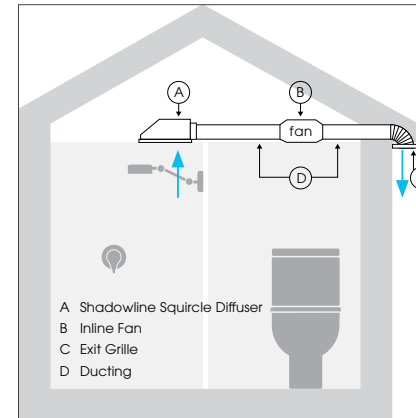

SHADOWLINE DIFFUSER SQUIRCLE

Round corner profile flangeless internal grille

DIMENSIONS

INSTALLATION AND MAINTENANCE

Installation

It is recommended that installation of the Shadowline Diffuser Squircle is carried out by a qualified tradesperson, it is to be installed as part of an inline ventilation system.

The Shadowline Diffuser Squircle requires a 280mm diameter circular ceiling cutout. It should be installed prior to the ceiling being installed, as the plenum box is larger than the ceiling cut out.

Please check product specifications with your tradesperson before ordering.