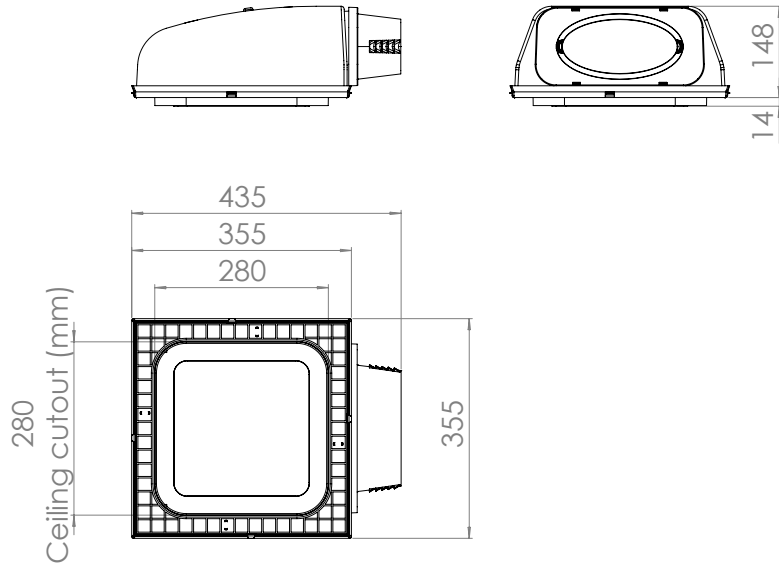

SHADOWLINE DIFFUSER SQUIRCLE

Round corner profile flangeless internal grille

DIMENSIONS