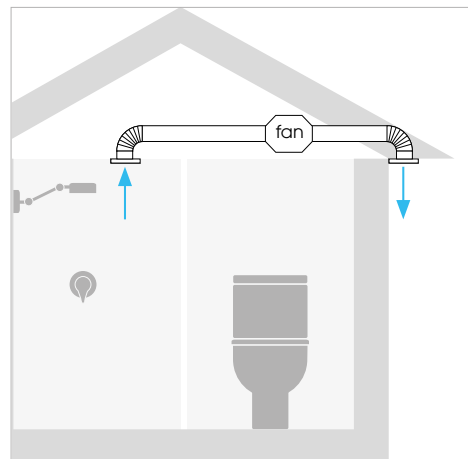

Applications and Installation:

Suitable for internal use in conjunction with a ducted ventilation system:

- Bathroom and laundry ventilation systems
- Supply air systems