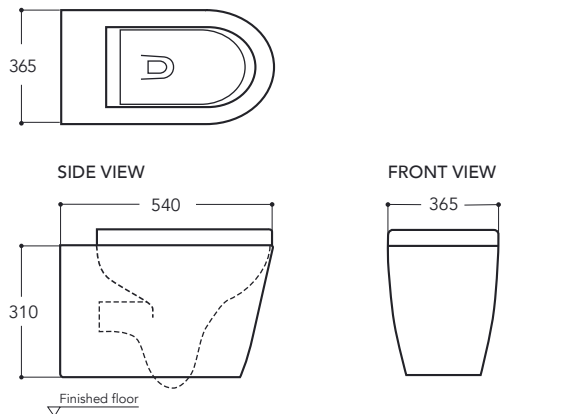

Milu Mod In-wall Wall Hung Pan with soft close seat 2202056

In-Wall Cistern options (sold separately):

Milu Wall Hung In-wall Cistern with Support Frame, Pan Connector and Odourless by Expella 2404000

MILU MOD IN-WALL WALL HUNG PAN

expella™

DIMENSIONS

SPECIFICATIONS

Recommended use

Domestic, hotel, commercial

Water rating

Watermark: WMK26157
WELS 4 Star at 4.5L flush and 3L flush.
LIC. 1848.

Compliance