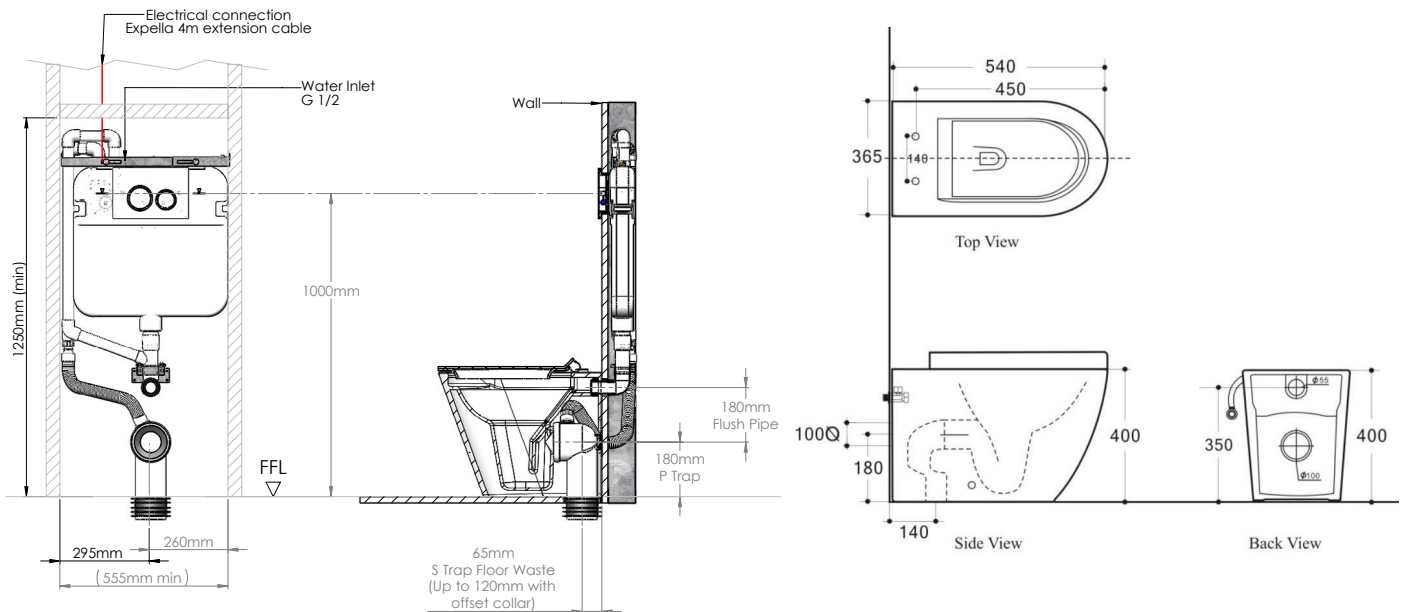

	 Round black	 Round chrome	 Round white
Flush plate options	 Soft black	 Soft chrome	 Soft white
	 Square black	 Square chrome	 Square white

BATHROOM COLLECTIVE

Phone Number: (02) 9011-5711

CREST

In-wall, floor mounted
odourless toilet suite

DIMENSIONS AND SET-OUT (all measurement specified in millimetres)

HOW IT WORKS

- Expella's patented Odour Control Device (OCD) is hidden inside the cistern, it is activated by either a:
 - Light switch*
 - Manual switch*
 - Automatic sensor switch.*
- The OCD contains an in-built extraction fan that draws odours from the bowl through the flush pipe.
- Odours pass through the OCD, opening a non return valve that prevents odours returning.
- Odours are discharged to the sewer.