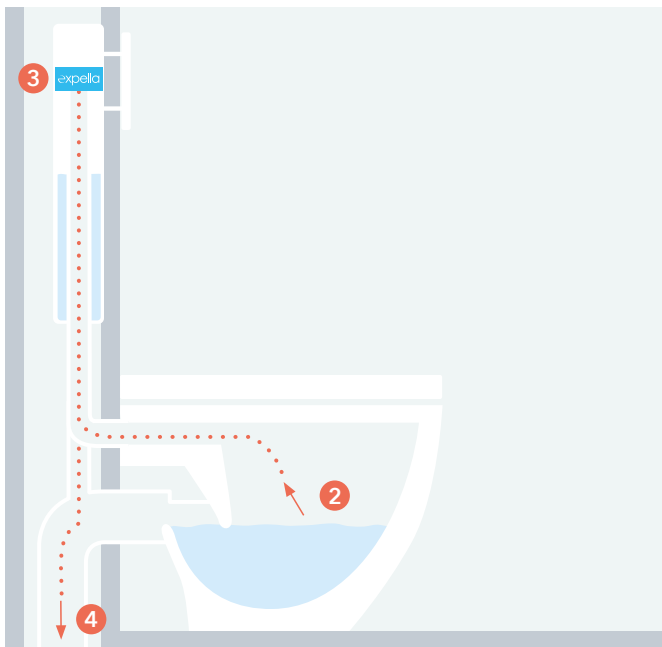

CREST

In-wall, floor mounted
odourless toilet suite

Milu
odourless
by expella™

Crest from the Milu Odourless range is an elegantly curved, in-wall toilet with soft modern lines.

The toilet features a patented in-built ventilation system that quietly extracts odours from the toilet bowl and discharges them directly into the sewer before they can be released into the bathroom.

	 Round black	 Round chrome	 Round white
Flush plate options	 Soft black	 Soft chrome	 Soft white
	 Square black	 Square chrome	 Square white

BATHROOM COLLECTIVE

Phone Number: (02) 9011-5711

CREST

In-wall, floor mounted
odourless toilet suite

DIMENSIONS AND SET-OUT (all measurement specified in millimetres)

HOW IT WORKS

- Expella's patented Odour Control Device (OCD) is hidden inside the cistern, it is activated by either a:
 - Light switch*
 - Manual switch*
 - Automatic sensor switch.*
- The OCD contains an in-built extraction fan that draws odours from the bowl through the flush pipe.
- Odours pass through the OCD, opening a non return valve that prevents odours returning.
- Odours are discharged to the sewer.