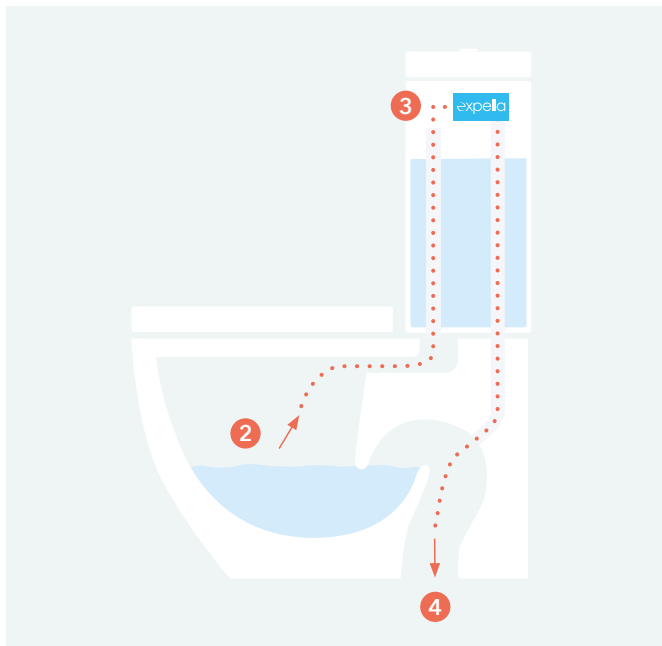

# CREST

Back-to-wall  
odourless toilet suite

Milu  
odourless  
by expella™

Crest from the Milu Odourless range is an elegantly curved, back-to-wall toilet with soft modern lines.

The toilet features a patented in-built ventilation system that quietly extracts odours from the toilet bowl and discharges them directly into the sewer before they can be released into the bathroom.

## PRODUCT SPECIFICATIONS

<b>Recommended use</b>	Domestic, hotel, commercial
<b>Water rating</b>	WELS 4 Star at 4.5L flush and 3L flush. LIC. 1848
<b>Compliance</b>	Complies with Australian Standards - AS1172.1, AS1172.2, ATSS200.425.425:2009
<b>Fixing</b>	Toilet pan screwed and silicone to floor
<b>Rim configuration</b>	Rimless
<b>Trap configuration</b>	Universal
<b>Material</b>	Vitreous china
<b>Seat</b>	Thin soft close, quick release
<b>Water inlet</b>	Back inlet (left) or bottom inlet
<b>Power supply</b>	12 volt, 1.5amp (transformer provided). Rechargeable battery pack optional
<b>Fan</b>	Expella Odour Control Device

# CREST

Back-to-wall odourless toilet suite

## HOW IT WORKS

- 1 Expella's patented Odour Control Device (OCD) is hidden inside the cistern, it is activated by either a:
  - Light switch\*
  - Manual switch\*
  - Automatic sensor switch\*
  - Battery pack with automatic sensor.\*
- 2 The OCD contains an in-built extraction fan that draws odours from the bowl through the flush pipe.
- 3 Odours pass through the OCD, opening a non return valve that prevents odours returning.
- 4 Odours are discharged to the sewer.