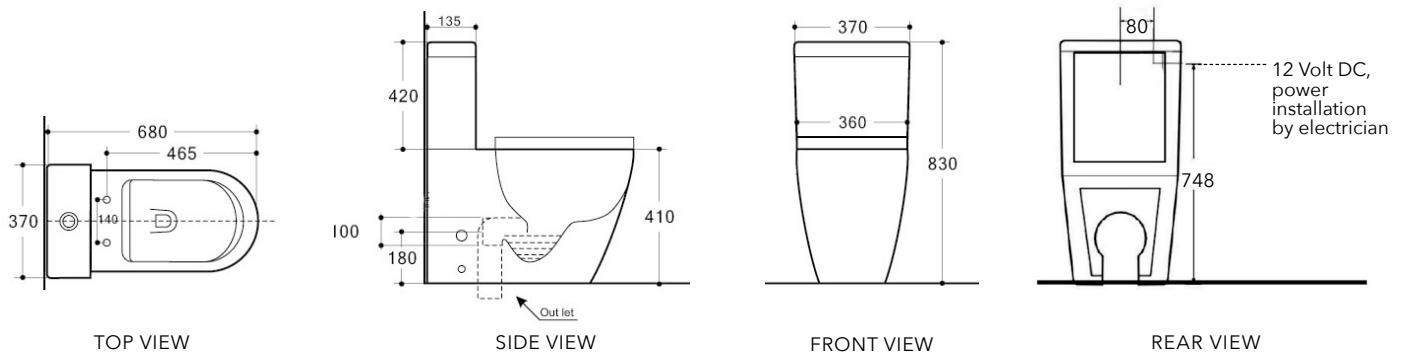

## PRODUCT SPECIFICATIONS

<b>Recommended use</b>	Domestic, hotel, commercial
<b>Water rating</b>	WELS 4 Star at 4.5L flush and 3L flush. LIC. 1848
<b>Compliance</b>	Complies with Australian Standards - AS1172.1, AS1172.2, ATSS200.425.425:2009
<b>Fixing</b>	Toilet pan screwed and silicone to floor
<b>Rim configuration</b>	Rimless
<b>Trap configuration</b>	Universal
<b>Material</b>	Vitreous china
<b>Seat</b>	Thin soft close, quick release
<b>Water inlet</b>	Back inlet (left) or bottom inlet
<b>Power supply</b>	12 volt, 1.5amp (transformer provided). Rechargeable battery pack optional
<b>Fan</b>	Expella Odour Control Device

## DIMENSIONS AND SET-OUT (all measurement specified in millimetres)