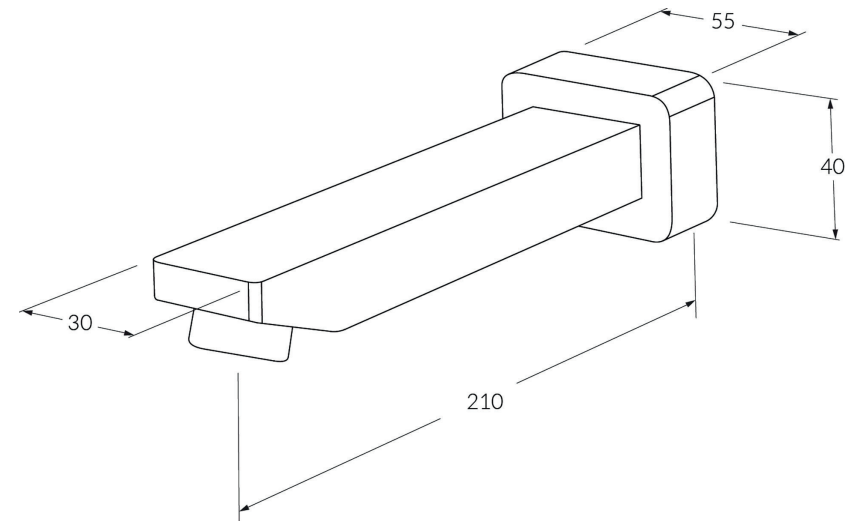

Suba Wall bath outlet 210mm

SUSSEX

Product code

BBAO210

Product features

- Designed and manufactured in Australia
- All brass construction
- Retro fitable
- Available in a range of high quality, durable finishes inc. LUXPVD®
- Minimal, refined design to complement any contemporary space
- Matching tapware, showers and accessories