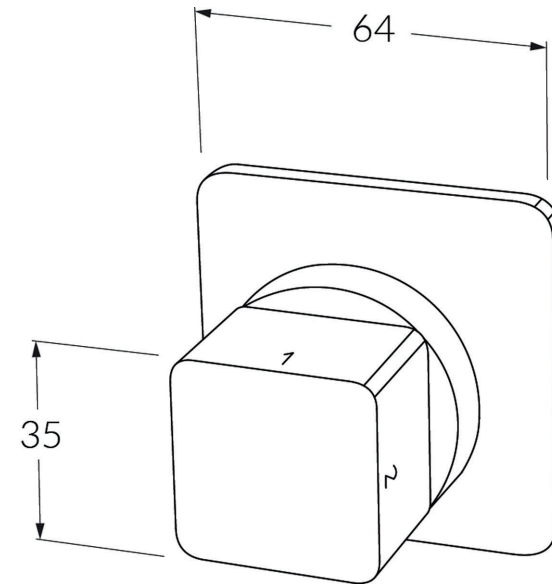

Suba Diverter

SUSSEX

Product code

BDIV

Product features

- Designed and manufactured in Australia
- All brass construction
- Dial operating diverter
- Available in a range of high quality, durable finishes inc. LUXPVD®
- Minimal, refined design to complement any contemporary space
- Matching tapware, showers and accessories