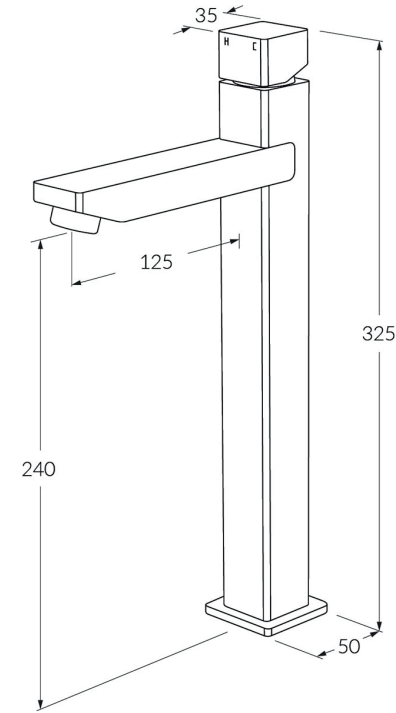

Suba Extended basin mixer 125mm outlet

SUSSEX

BATHROOM COLLECTIVE

Phone Number: (02) 9011-5711

Product code

BEBM125

Product features

- Designed and manufactured in Australia
- All brass construction
- Retro fitable
- 25mm ceramic disc cartridge
- Available in a range of high quality, durable finishes inc. LUXPVD®
- Minimal, refined design to complement any contemporary space
- Matching tapware, showers and accessories