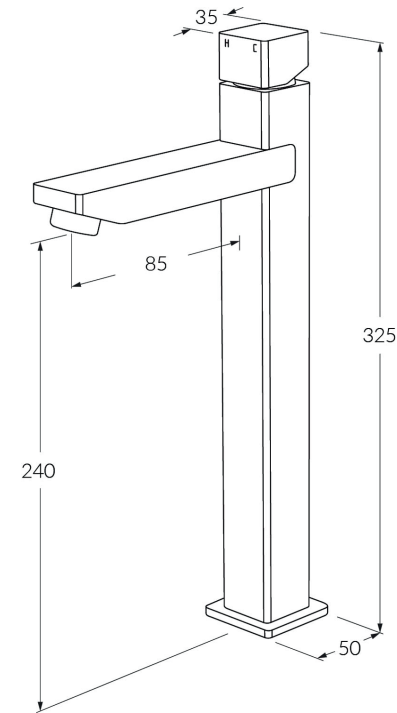

Suba Extended basin mixer 85mm outlet

SUSSEX

BATHROOM COLLECTIVE

Phone Number: (02) 9011-5711

Product code

BEBM85

Product features

- Designed and manufactured in Australia
- All brass construction
- Retro fitable
- 25mm ceramic disc cartridge
- Available in a range of high quality, durable finishes inc. LUXPVD®
- Minimal, refined design to complement any contemporary space
- Matching tapware, showers and accessories