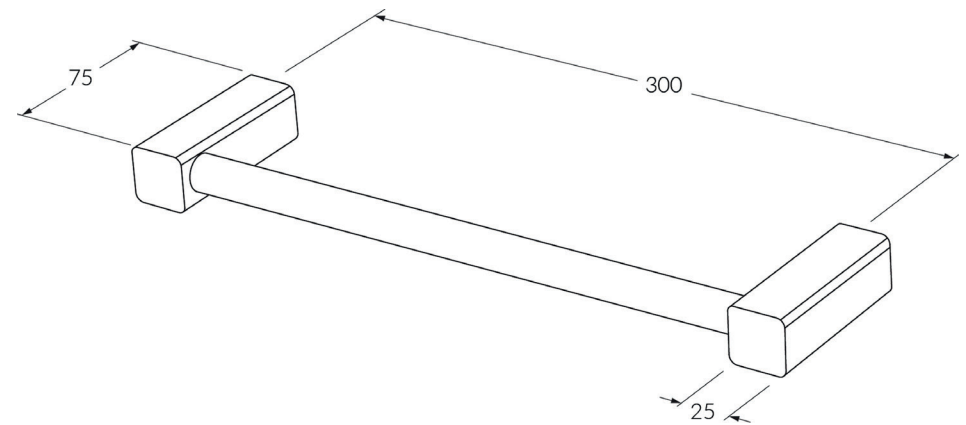

Suba Guest towel rail 300mm

SUSSEX

Product code

BGTR300

Product features

- Designed and manufactured in Australia
- All brass construction
- Customisable
- 2 point fixings
- Available in a range of high quality, durable finishes inc. LUXPVD®
- Minimal, refined design to complement any contemporary space
- Matching tapware, showers and accessories