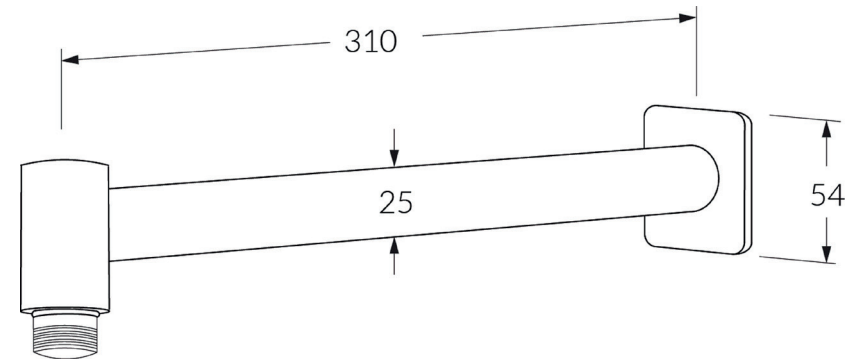

Suba Horizontal shower arm only

SUSSEX

Product code

BHSHA

Product features

- Designed and manufactured in Australia
- All brass construction
- Retro fitable
- Customisable
- Available in a range of high quality, durable finishes inc. LUXPVD®
- Minimal, refined design to complement any contemporary space
- Matching tapware, showers and accessories