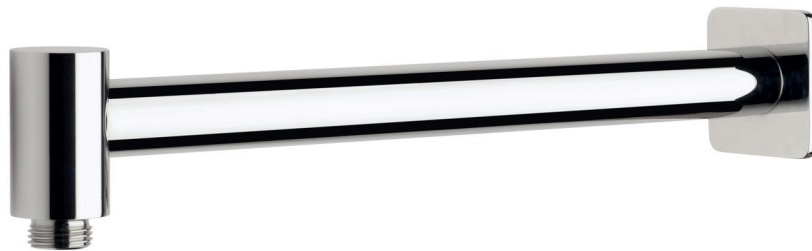

Suba Horizontal shower arm only

SUSSEX

Product code

BHSHA

Product features

- Designed and manufactured in Australia
- All brass construction
- Retro fitable
- Customisable
- Available in a range of high quality, durable finishes inc. LUXPVD®
- Minimal, refined design to complement any contemporary space
- Matching tapware, showers and accessories