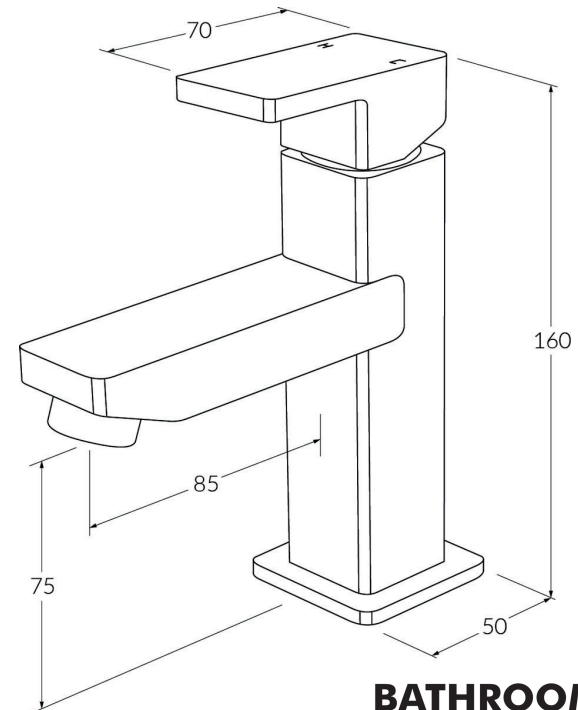

Suba Lever basin mixer

SUSSEX

BATHROOM COLLECTIVE

Phone Number: (02) 9011-5711

Product code

BLBM

Product features

- Designed and manufactured in Australia
- All brass construction
- Retro fitable
- 25mm ceramic disc cartridge
- Available in a range of high quality, durable finishes inc. LUXPVD®
- Minimal, refined design to complement any contemporary space
- Matching tapware, showers and accessories

AS/NZS 3718:2005
LIC. 20081

While we aim to ensure the specifications shown are correct at time of printing, Sussex Taps reserves the right to make modifications without prior notice. Always use the physical product for accurate measurements. Dimensions are subject to change without notice. All measurements are shown in millimetres.