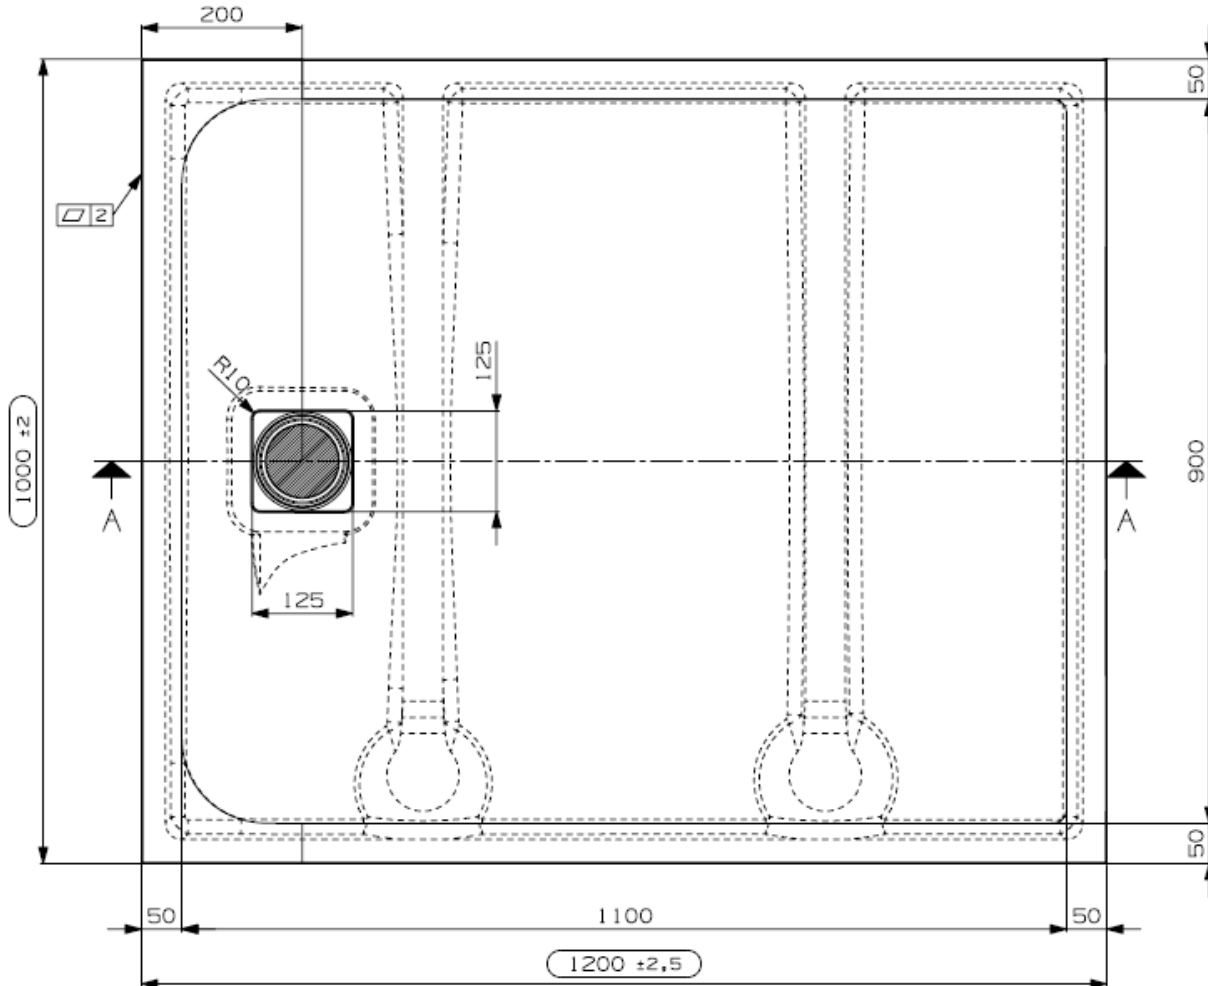

SECTION A-A

SECTION B-B

DETAIL C

DOMUS LIVING

DOMUSTONE SHOWER TRAYS
 MODEL: PIETRA
 SIZE: 1000x1200 mm
 WEIGHT: 43 KG

BATHROOM COLLECTIVE

Phone Number: (02) 9011-5711