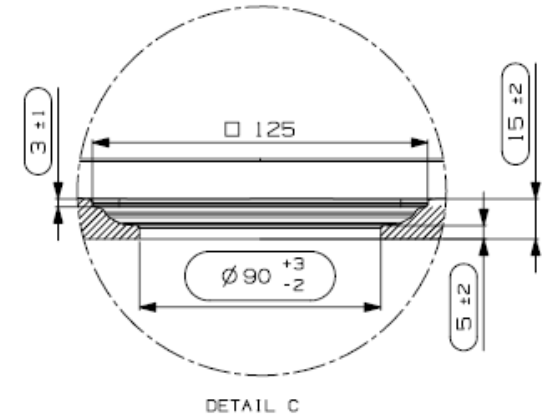

SECTION A-A

SECTION B-B

DETAIL C

DOMUS LIVING

DOMUSTONE SHOWER TRAYS
 MODEL: PIETRA
 SIZE: 1000x1200 mm
 WEIGHT: 43 KG

BATHROOM COLLECTIVE

Phone Number: (02) 9011-5711