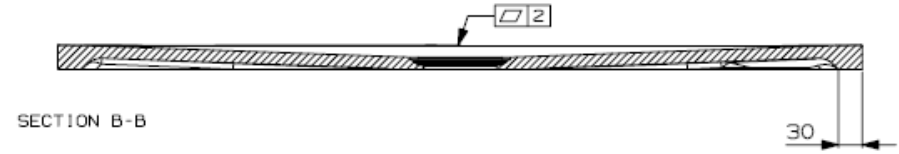

SECTION A-A

SECTION B-B

DETAIL C

DOMUS LIVING

DOMUSTONE SHOWER TRAYS
 MODEL: PIETRA
 SIZE: 1000x1200 mm
 WEIGHT: 43 KG

BATHROOM COLLECTIVE

Phone Number: (02) 9011-5711