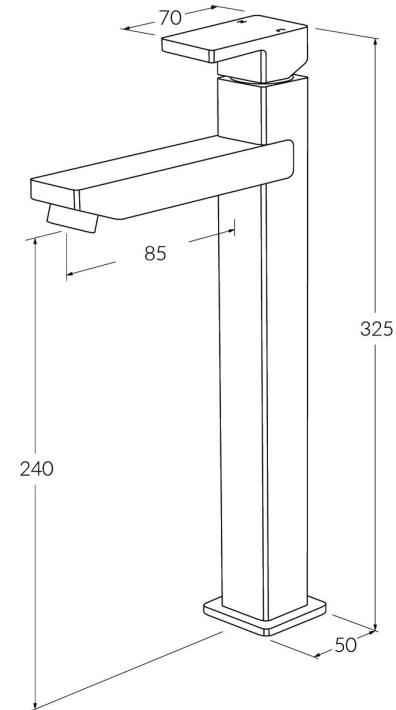

Suba Lever extended basin mixer 85mm outlet

SUSSEX

BATHROOM COLLECTIVE

Phone Number: (02) 9011-5711

Product code

BLEBM85

Product features

- Designed and manufactured in Australia
- All brass construction
- Retro fitable
- 25mm ceramic disc cartridge
- Available in a range of high quality, durable finishes inc. LUXPVD®
- Minimal, refined design to complement any contemporary space
- Matching tapware, showers and accessories